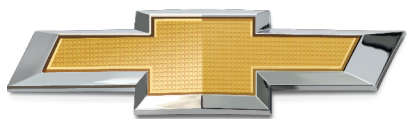

CHEVROLET

2019 CHEVY CAMARO

ACCESSORIES

FLOOR MATS

Precision engineered to fully protect your interior from spills, snow rain, dirt, and mud.

CARBON FIBER INSERT FUEL DOOR

Add a subtle yet aggressive style to your Camaro

FLOOR MATS

Precision engineered to fully protect your interior from spills, snow rain, dirt, and mud.

WICKER BILL SPOILER KIT

Enhances performance and style

CARBON FLASH EMBLEM PACKAGE

Distinctive appearance with a black finish

STINGRAY UNDER HOOD LINER

Compliment your Corvette's styling with this unique liner

CHEVROLET

CHEVROLET

2019 CHEVY CORVETTE

ACCESSORIES

Did you know that Genuine GM Accessories can help you Protect, personalize and enhance the performance of your new vehicle?