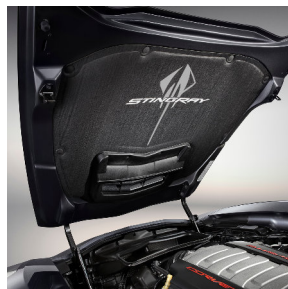

CHEVROLET

2019 CHEVY CAMARO

ACCESSORIES

FLOOR MATS

Precision engineered to fully protect your interior from spills, snow rain, dirt, and mud.

CARBON FIBER INSERT FUEL DOOR

Add a subtle yet aggressive style to your Camaro

FLOOR MATS

Precision engineered to fully protect your interior from spills, snow rain, dirt, and mud.

WICKER BILL SPOILER KIT

Enhances performance and style

CARBON FLASH EMBLEM PACKAGE

Distinctive appearance with a black finish

STINGRAY UNDER HOOD LINER

Compliment your Corvette's styling with this unique liner

CHEVROLET

CHEVROLET

2019 CHEVY CORVETTE

ACCESSORIES

Did you know that Genuine GM Accessories can help you Protect, personalize and enhance the performance of your new vehicle?