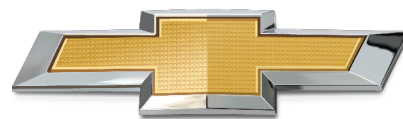

CHEVROLET

2019 CHEVY CAMARO

ACCESSORIES

Did you know that Genuine GM Accessories can help you Protect, personalize and enhance the performance of your new vehicle?

We sell and install Genuine GM Accessories designed to fit your vehicle perfectly. Our Factory Trained Technicians are Expert Accessory installers.

Please browse our Online Accessory Catalog or call, and we can answer any accessory questions you may have.

From All-Weather Floor, Cargo, and Bed Liners to Performance Exhausts and Illuminated Emblems, we have every Accessory to fit your needs.

WE SELL & INSTALL GENUINE GM ACCESSORIES

Visit our website to browse our Online Accessory Catalog and let our Factory Trained Technicians install your accessories today!