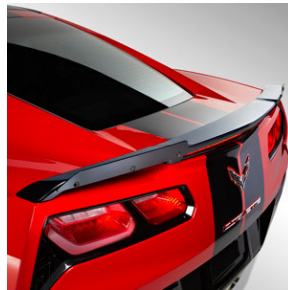

CHEVROLET

2019 CHEVY CAMARO

ACCESSORIES

FLOOR MATS

Precision engineered to fully protect your interior from spills, snow rain, dirt, and mud.

CARBON FIBER INSERT FUEL DOOR

Add a subtle yet aggressive style to your Camaro

FRONT FASCIA EXTENSION KIT

Front sunshade with storage bag, tailor-made to fit your vehicle perfectly

HIGHWING SPOILER KIT

Enhances performance and style

CHEVROLET

CHEVROLET

2019 CHEVY CORVETTE

ACCESSORIES

FLOOR MATS

Precision engineered to fully protect your interior from spills, snow rain, dirt, and mud.

WICKER BILL SPOILER KIT

Enhances performance and style

CARBON FLASH EMBLEM PACKAGE

Distinctive appearance with a black finish