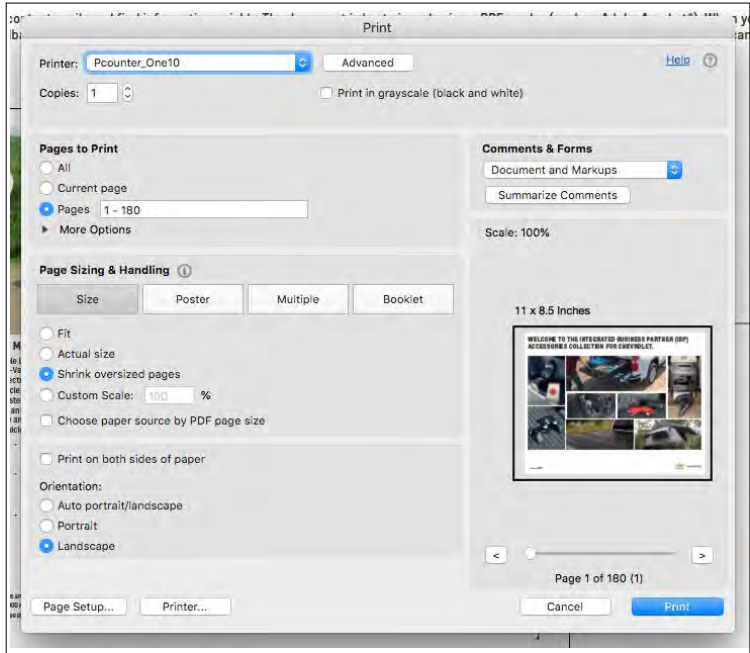

Click "File" and then "Print". This will open a print dialog box displaying various options. There may be a Print button available at the top or bottom of the document without having to open the File menu.

Select your printer. In the Print dialog box, you will be able to choose the printer that you want to send the document to.

Set the range (pages to print), page size and handling and print orientation (portrait or landscape) for your print job. If your PDF file is multiple pages and you only need specific ones, use the Range or Pages section of the Print window to set which pages should be sent to the printer.

Choose any advanced printing options. Choose advanced printing features by clicking on "Properties" button. From here a number of selections can be made to the layout, finish, and other features of the PDF file. Additionally, this is where to select whether to print in color or in black and white.

Print the document. Once you have set all of your printing options, you can send it to printer by clicking the Print button. Your document will be added to the printer queue.