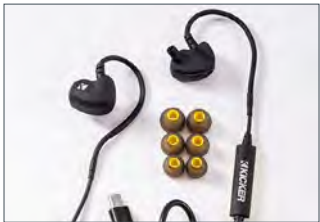

EB300 BLUETOOTH EARBUDS¹

- Bluetooth wireless for connection to phones, tablets or notebooks
- Speakerphone – answer calls/built-in microphone
- 8-hour battery life
- Hard cover carry case included
- Micro USB cable

P/N: 19368028
MSRP²: $79

FOR THE COMPLETE LIST OF CADILLAC ACCESSORIES, SEE YOUR DEALER OR VISIT CADILLAC.COM/ACCESSORIES.

Some accessories shown are from an independent supplier. GM Licensed and Associated Accessories are covered under the accessory-specific manufacturer's warranty and are not warranted by GM or its dealers. GM is not responsible for the safety or quality of independent supplier alterations.

¹ Non-GM warranty. Limited warranty by KICKER®, 3 years. For more information, contact your dealer.

² Manufacturer's Suggested Retail Price. Tax and installation extra. See dealer for details.

- Associated Accessory. Non-GM part.

KICKER®

ACCESSORIES