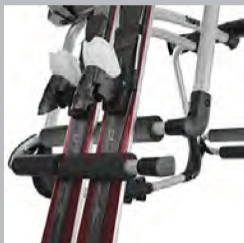

EXTERIOR CARGO MANAGEMENT

Hitch Carriers

Help increase the space in your vehicle with a GMC Accessories Hitch-Mounted Carriers. (Trailer hitch required.) Non-GM Warranty. Limited Warranty by Thule®, 3 years / 36,000 miles. For more information contact your dealer.

Part Detail	Part	MSRP	Install	'19
Hitch-Mounted 2-Bike Helium Aero Bicycle Carrier in Silver by Thule® - Associated Accessories	19366638	$379.00	0.30	
Hitch-Mounted 2-Bike T2 Classic Bicycle Carrier in Black by Thule® - Associated Accessories	19366639	$439.00	0.50	
Hitch-Mounted 2-Bike Vertex™ Bicycle Carrier in Black by Thule® - Associated Accessories	19331866	$269.00	0.30