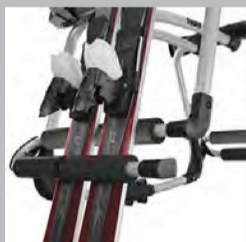

EXTERIOR CARGO MANAGEMENT

Hitch Carriers

Help increase the space in your vehicle with a GMC Accessories Hitch-Mounted Carriers. (Trailer hitch required.) Non-GM Warranty. Limited Warranty by Thule®, 3 years / 36,000 miles. For more information contact your dealer.

Part Detail	Part	MSRP	Install	'19
Bicycle Frame Adapter in Silver by Thule® - Associated Accessories	19353376	$49.00		
Hitch-Mounted 2-Bike Helium Aero Bicycle Carrier in Silver by Thule® - Associated Accessories	19366638	$379.00	0.30	
Hitch-Mounted 2-Bike T2 Classic Bicycle Carrier in Black by Thule® - Associated Accessories	19366639	$439.00	0.50	
Hitch-Mounted 2-Bike Vertex™ Bicycle Carrier in Black by Thule® - Associated Accessories	19331866	$269.00	0.30	
Hitch-Mounted 4-Bike Vertex™ Bicycle Carrier in Black by Thule® - Associated Accessories	19331867	$299.00	0.30	
Hitch-Mounted Cargo Box by Thule® - Associated Accessories	19257871	$599.00	0.50	
Hitch-Mounted Wintersport Carrier by Thule® - Associated Accessories	19302831	$289.00	0.40