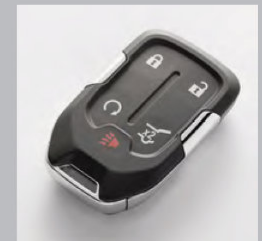

Remote Start

Perfect for pre-heating or cooling your vehicle, this handy Remote Start Kit allows you to start your Acadia with the simple push of a button on a key fob.

Part Detail	Part	MSRP	Install	'19
Remote Start Kit	84158292	$275.00	0.30