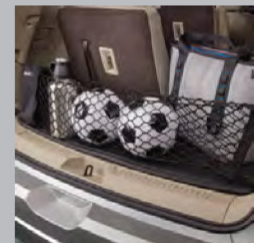

INTERIOR CARGO MANAGEMENT

Cargo Net

Keep items secure in the rear of your Acadia with these Vertical and Horizontal Cargo Nets.

Part Detail	Part	MSRP	Install	'19
Horizontal Cargo Net in Black	84051444	$55.00	0.10	
Vertical Cargo Net in Black	84051443	$55.00	0.50