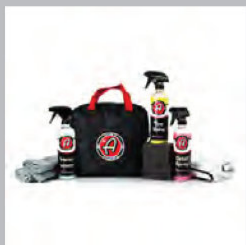

Part Detail	Part	MSRP	Install	'19
46-Piece Tool Kit with 1/4-Inch Drive Socket Set in Mobile Hard Case by Sonic™ Tools - Associated Accessories	19370709	$130.00		
94-Piece Tool Kit in 1/4- and 1/2-Inch Drive Socket Set in Mobile Case by Sonic™ Tools- Associated Accessories	19370711	$360.00		

WHEELS

20x8-Inch 6-Spoke Wheel Package Machined Face and High Gloss Black Painted Pockets

Personalize your vehicle with these 20-Inch 6-Spoke Ultra Bright Machined Face Wheels with High Gloss Black Pockets (SNV) validated to GM specifications. Some vehicle components may need to be retained or reused when installing these wheels. See your dealer for details. Use only GM-approved wheel and tire combinations. See gmc.com/accessories for important wheel and tire information. Package Includes 20x8-Inch Aluminum 6-Spoke Wheel — Wheel Lock Kit, Chrome — Lug Nuts in Chrome — Michelin Premier LTX 235/55R20 102H BSW Tire — Center Cap in Black Aluminum with Black GMC Logo — Tire Pressure Monitor (XL8 - 433 MHz).

Part Detail	Part	MSRP	Install	'19
20x8-Inch Aluminum 6-Spoke Wheel	84126416	$520.00	0.30	
Center Cap in Black Aluminum with Black GMC Logo	84388508	$30.00	0.10	
Lug Nuts in Chrome	19302058	$10.00	0.10	
Michelin Premier LTX 235/55R20 102H BSW Tire	22996332	$197.85	0.30	
Tire Pressure Monitor (XL8 - 433 MHz)	84413357	$40.00	0.10	
Wheel Lock Kit, Chrome	09599493	$55.00	0.10