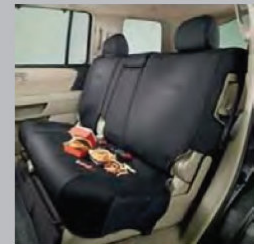

Interior Protection

Keep your Vehicle looking like new with this Protective Seat Cover for the second row. It helps protect both the seat pan and the seat back from spills, pet hair, dirt, etc.

Part Detail	Part	MSRP	Install	'19
Second-Row Bench Seat Cover Set in Jet Black	84059504	$250.00	1.00	
Second-Row Captain's Chairs Seat Cover in Jet Black	84059505	$250.00	1.00