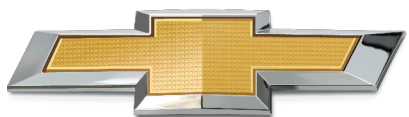

CARGO SHADE

Conceals possessions & protects against the sun

CHEVROLET

CHEVROLET

2019 CHEVY TAHOE

ACCESSORIES

Did you know that Genuine GM Accessories can help you Protect, personalize and enhance the performance of your new vehicle?