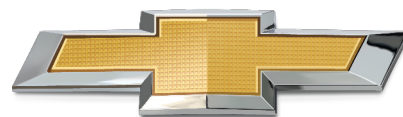

CHEVROLET

2019 CHEVY SUBURBAN

ACCESSORIES

Did you know that Genuine GM Accessories can help you Protect, personalize and enhance the performance of your new vehicle?

We sell and install Genuine GM Accessories designed to fit your vehicle perfectly. Our Factory Trained Technicians are Expert Accessory installers.

Please browse our Online Accessory Catalog or call, and we can answer any accessory questions you may have.

From All-Weather Floor, Cargo, and Bed Liners to Performance Exhausts and Illuminated Emblems, we have every Accessory to fit your needs.

WE SELL & INSTALL GENUINE GM ACCESSORIES

Visit our website to browse our Online Accessory Catalog and let our Factory Trained Technicians install your accessories today!