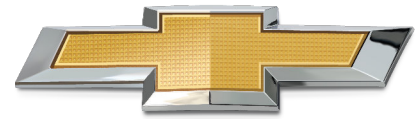

CHEVROLET

2019 CHEVY EQUINOX

ACCESSORIES

Did you know that Genuine GM Accessories can help you Protect, personalize and enhance the performance of your new vehicle?

We sell and install Genuine GM Accessories designed to fit your vehicle perfectly. Our Factory Trained Technicians are Expert Accessory installers.

Please browse our Online Accessory Catalog or call, and we can answer any accessory questions you may have.

From All-Weather Floor, Cargo, and Bed Liners to Performance Exhausts and Illuminated Emblems, we have every Accessory to fit your needs.

WE SELL & INSTALL GENUINE GM ACCESSORIES

Visit our website to browse our Online Accessory Catalog and let our Factory Trained Technicians install your accessories today!