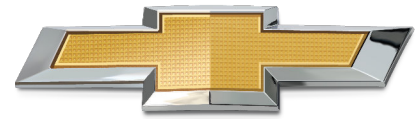

CHEVROLET

2019 CHEVY COLORADO

ACCESSORIES

Did you know that Genuine GM Accessories can help you Protect, personalize and enhance the performance of your new vehicle?

We sell and install Genuine GM Accessories designed to fit your vehicle perfectly. Our Factory Trained Technicians are Expert Accessory installers.

Please browse our Online Accessory Catalog or call, and we can answer any accessory questions you may have.

From All-Weather Floor, Cargo, and Bed Liners to Performance Exhausts and Illuminated Emblems, we have every Accessory to fit your needs.

WE SELL & INSTALL GENUINE GM ACCESSORIES

Visit our website to browse our Online Accessory Catalog and let our Factory Trained Technicians install your accessories today!