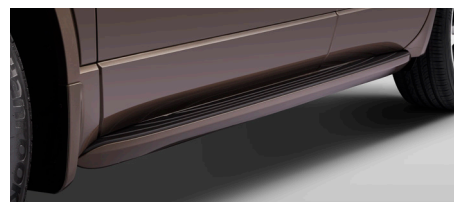

MOLDED ASSIST STEPS

Blending style and function, Molded Assist Steps offer an integrated appearance, easier entry/exit and a convenient step up to access cargo on the roof. Available in a variety of matching body colors.

PART NO.	COLOR	MSRP¹
84255180	Bronze Alloy Metallic	$625
84255181	Ebony Twilight Metallic	$625
84255182	Chili Red Metallic	$625
84255183	Galaxy Silver Metallic	$625
84255184	Midnight Amethyst Metallic	$625
84255187	Summit White	$625