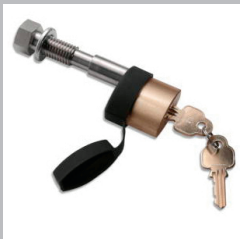

Hitch Pin - Locking

Protect your trailering products with this locking hitch pin. This heavy duty hitch pin securely locks a ball mount to your vehicle's 2" trailer hitch receiver. This hitch pin also reduces the rattle motion/noise that can occur between the ball mount and hitch receiver.

Part Detail	Part	MSRP	Install	'15	'14
Hitch Pin - Locking, Chrome Pin with Black Cover	12499511	$40.00	0.10	X