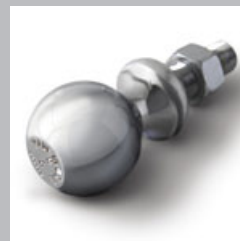

TRAILERING

Hitch Ball Assembly

This standard-size Hitch Ball Assembly comes complete with a Chrome finish tow ball, washer and retaining nut. Designed to fit an available ball mount assembly (sold separately).

Part Detail	Part	MSRP	Install	'15	'14
1 7/8" Ball, 2000lb Max Load, Use With Bumper and Hitch Flange from 3/4" to 1-7/8"	19245478	$20.00	0.10		X
2 5/16" Ball, 6000lb Max Load	19245476	$25.00	0.10		X
2" Ball, 3500lb Max Load, Use With Bumper and Hitch Flange from 3/4" to 1-7/8"	19245480	$20.00	0.10		X