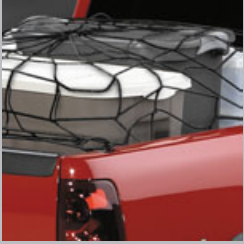

Part Detail	Part	MSRP	Install	'15	'14
Black Bed Net	12343606	$50.00	0.10	X	

Bed Rug

Designed specifically to fit the contours of your vehicle, the Bed Rug features a durable carpet-like surface that resists water, stains, solvents and chemicals. Its molded foam backing helps protect the bed from scratches.

Part Detail	Part	MSRP	Install	'15	'14
Carpet Bed Rug - Bowtie Logo, For Trucks Rails, 6'6" Standard Box	22892011	$450.00	0.90	X	
Carpet Bed Rug - Bowtie Logo, For Trucks Rails, 8' Long Box	22892015	$475.00	0.90	X	

Bed Step

Get easy access to your truck's tool box and other items in your truck bed with this Retractable Side Step. It mounts on either side of the vehicle, just rear of the truck cab to give a secure step to easily get to stuff in the front of your truck bed. No-hands, flip-down operation.

Part Detail	Part	MSRP	Install	'15	'14
Get easy access to your truck's tool box and other items in your truck bed with this Retractable Side Step. It mounts on either side of the vehicle, just rear of the truck cab to give a secure step to easily get to stuff in the front of your truck bed. No-hands, flip-down operation.	22799283	$325.00	0.50	X