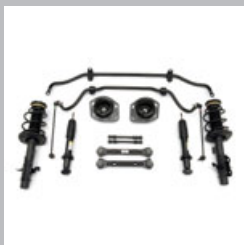

Suspension Package

Give your 2012 or newer SS or V6-equipped Camaro Coupe greater capability on the curves with the same suspension components used in the production 1LE Performance Package. Contents include a larger 27mm solid front stabilizer bar, 28mm solid rear stabilizer bar for improved body control, toe links and rear shock mounts for improved on-track performance.

Part Detail	Part	MSRP	Install	'15	'14
1LE Suspension for V6 Coupe Models	23123398	$1500.00	5.00	X	X
1LE Suspension for V8 Coupe Models	23123397	$1500.00	5.00	X	X