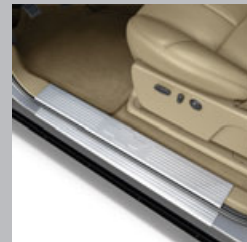

INTERIOR

Door Sill Plates

Enhance the appearance of your front and rear door sills with these Door Sill Plates. They are available in brushed stainless steel and feature the Chevrolet Bowtie logo on the front set.

Part Detail	Part	MSRP	Install	'15	'14
Door Sill Plates - Front and Rear Sets, Bowtie Logo on Front Set, Crew Cab, Brushed Stainless Steel	17802520	$185.00	0.30		X
Door Sill Plates - Front Set, Bowtie Logo, Regular Cab, Brushed Stainless Steel	17802518	$100.00	0.20		X