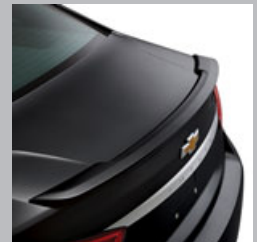

Spoiler Kit

This custom-molded Spoiler Kit features a sleek design that adds a sporty appearance to your Impala. It's available in a variety of body colors. Contact your Chevrolet dealership for more information.

Part Detail	Part	MSRP	Install	'15	'14
Flushmount, Ashen Gray Metallic (GLJ)	22963181	$330.00	0.90	X	X
Flushmount, Black (GBA)	22963172	$330.00	0.90	X	X
Flushmount, Blue Ray Metallic (GXH)	22963180	$330.00	0.90		X
Flushmount, Blue Topaz Metallic (GTS)	22963177	$330.00	0.90		X
Flushmount, Champagne Silver Metallic (GWT)	22963179	$330.00	0.90	X	X
Flushmount, Crystal Red Tintcoat (GBE)	22963175	$330.00	0.90	X	X
Flushmount, Primed - Price does not include charge for painting	22963183	$280.00	0.70	X	X
Flushmount, Silver Topaz Metallic (GWS)	22963178	$330.00	0.90	X	X
Flushmount, Summit White (GAZ)	22963173	$330.00	0.90	X	X
Flushmount, Switchblade Silver (GAN)	22963174	$330.00	0.90	X	X
Flushmount, Tin Roof Rusted Metallic (G7P)	22963182	$330.00	0.90	X	X
Flushmount, White Diamond Tricoat (GBN)	22963176	$330.00	0.90		X