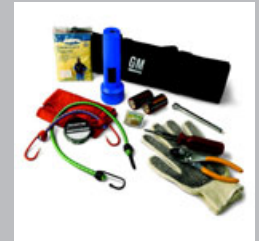

Roadside Assistance Package

The Roadside Assistance Package includes a variety of items that help keep you safe and get you back on the road. Included are bungee cords, flashlight, fuse kit, gloves, pliers, tape, rag, rain poncho, multibit screwdriver and tire pressure gauge. These items come in a convenient roll-up storage bag. Contact your Chevrolet dealership for more information.

Part Detail	Part	MSRP	Install	'15	'14
GM Logo, Black (Includes Bungee Cords, Flashlight, Fuse Kit, Gloves, Pliers, Tape, Rag, Poncho, Screwdriver w/Bits, Tire Gauge, & Rollup Storage Bag)	88960625	$55.00			X