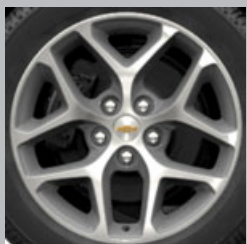

18 Inch Wheel - GA673 Machined Face with Painted Pockets - SE7

Personalize your Malibu with these attractive 18-inch Accessory Wheels, validated to GM specifications. Available with center cap and lug nuts. Use only GM-approved tire and wheel combinations. For important tire and wheel information, go to www.chevyaccessories.com or see your dealer for details.

Part Detail	Part	MSRP	Install	'15	'14
18 inch Wheel - GA673 Machined Face with Painted Pockets - SE7	19301179	$325.00	0.30	X	X
Center Cap - Gold Bowtie, Brushed Aluminum	19299317	$30.00	0.10	X	X
Lug Nut - Includes 20 Lug Nuts	19259110	$150.00	0.40	X	X
Tire - 18 inch - GOODYEAR, EAGLE LS-2,P235/50R18,VSB97HSL	19297008	$185.05	0.30	X	X
Tire Pressure Monitor (Snap In) - Black Rubber - Multipack (16 pc)	19119269	$40.00	0.30	X	X
Wheel Lock Kit - Chrome (Includes 4 Wheel Locks and 1 Key)	19259109	$90.00	0.30	X	X