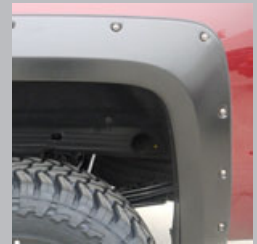

Fender Flares

Help reduce damage to your all-new Silverado with these Black Fender Flares from EGR. They're manufactured from strong, durable UV-protected paintable plastic and are available in two different looks: Rugged and Bolt-On. Non-GM warranty. Warranty by EGR. Call 1-800-757-7075 for details.

Part Detail	Part	MSRP	Install	'15	'14
Front and Rear Fender Flares, Black, Bolt-On, 5'8" Short Box	19303289	$449.00	1.00	X	X
Front and Rear Fender Flares, Black, Bolt-On, 6'6" Standard Box and 8' Long Box	19303291	$449.00	1.00	X	X
Front and Rear Fender Flares, Black, Rugged, 5'8" Short Box	19303288	$399.00	1.00	X	X
Front and Rear Fender Flares, Black, Rugged, 6'6" Standard Box and 8' Long Box	19303290	$399.00	1.00	X	X