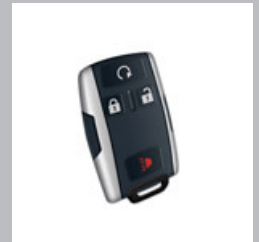

ELECTRONICS

Remote Start

By pressing a button on the key fob, the Remote Start system starts your parked vehicle. Great for pre-warming or pre-cooling your vehicle. Seamlessly integrated with your vehicle's anti-theft and remote keyless entry systems. Not compatible with OnStar RemoteLink system.

Part Detail	Part	MSRP	Install	'15	'14
For Use on Vehicles with Keyless Entry (AQQ), Tire Pressure Monitoring System (UJM), 6 Speed Transmission (MW7 or MYD) and 315 MHz Frequency (XL7) - Includes 2 Fobs	22997090	$225.00	0.50	X