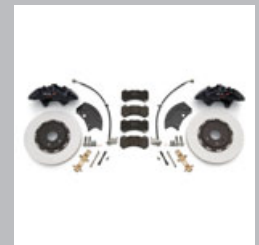

PERFORMANCE

Brake System

These racing-style brake systems enhance braking performance under track operating conditions. Brake conversion kits offer greater resistance to warping, reduced operating temperatures in track conditions, and increased fade resistance.

Part Detail	Part	MSRP	Install	'15	'14
Front Brembo Performance ZL1 Brakes	22959672	$4150.00	2.00	X	X
Rear Brembo Performance ZL1 Brakes - V8-SS Package (FE7 Suspension required)	23104466	$2500.00	2.20	X	X
V6 to SS Brake Upgrade Kit (Complete Front & Rear Kit)	23120542	$5600.00	5.10	X	X
V6 to ZL1 Brake Conversion Kit (Complete Front & Rear Kit)	22989384	$7200.00	5.10	X	X