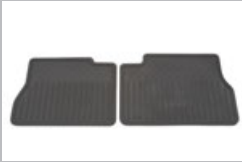

Floor Mats - Rear Premium All Weather

This Premium All Weather Floor Mat for your Tahoe features a custom deep-ribbed pattern to help collect rain, mud, snow and debris. Conforms to the rear floor and includes nibs on the back to help hold it in place.

Part Detail	Part	MSRP	Install	'15	'14
Premium All Weather - 2nd Row - 1 Piece, Cashmere	19166596	$70.00			X
Premium All Weather - 2nd Row - 1 Piece, Ebony	12499640	$70.00			X
Premium All Weather - 2nd Row - 1 Piece, Titanium	19166597	$70.00			X

Floor Mats - Rear Vinyl Replacement

These Vinyl Replacement Floor Mats provide an exact fit to the rear floor of your Tahoe for superior protection.

Part Detail	Part	MSRP	Install	'15	'14
Vinyl Replacements - 2nd Row - 2 Piece, Cashmere	19210590	$50.00			X
Vinyl Replacements - 2nd Row - 2 Piece, Ebony	19210588	$40.00			X
Vinyl Replacements - 2nd Row - 2 Piece, Titanium	19210589	$40.00			X

Floor Mats - Third Row Molded Carpet

These custom-molded carpet floor mats provide an exact fit to the floor of your vehicle for superior protection. The moisture-barrier carpet and raised edges keep mud, snow and debris contained for easy cleaning.

Part Detail	Part	MSRP	Install	'15	'14
Molded Carpet - 3rd Row - 1 Piece, Cashmere	17800422	$75.00			X
Molded Carpet - 3rd Row - 1 Piece, Ebony	17800420	$75.00			X
Molded Carpet - 3rd Row - 1 Piece, Titanium	17800421	$75.00			X

Floor Mats - Third Row Premium All Weather

This one-piece Premium All Weather Floor Mat conforms to the third row floor of your Tahoe, and features a custom deep-ribbed pattern to collect rain, mud, snow and debris. Nibs on back help hold it in place.