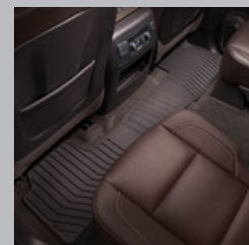

Floor Mats - Rear Premium All Weather

These Premium All-Weather Rear Floor Mats for your Tahoe feature a custom deep-ribbed pattern to help collect rain, mud, snow and debris. It conforms to the rear floor and includes nibs on the back to help hold it in place.

Part Detail	Part	MSRP	Install	'15	'14
Floor Mats - Rear Premium All Weather, Black	22858823	$70.00		X	
Floor Mats - Rear Premium All Weather, Cocoa	22858827	$70.00		X	
Pass Through Premium All Weather Floor Mat, For Vehicles with Second Row Bucket Seats, Black	23132628	$40.00		X