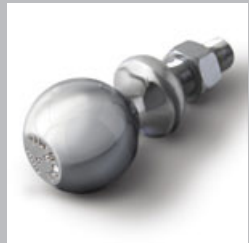

Hitch Ball Assembly

This standard size Hitch Ball Assembly comes complete with a chrome finish tow ball, washer, and retaining nut. Designed to fit your vehicle's hitch or ball mount assembly (sold separately).

Part Detail	Part	MSRP	Install	'15	'14
1 7/8" Ball, 2000lb Max Load, Use With Bumper and Hitch Flange from 3/4" to 1-7/8"	19245478	$20.00	0.10	X	
2 5/16" Ball, 6000lb Max Load	19245476	$25.00	0.10	X	
2" Ball, 3500lb Max Load, Use With Bumper and Hitch Flange from 3/4" to 1-7/8"	19245480	$20.00	0.10	X