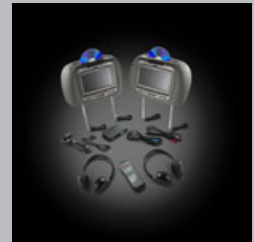

RSE - Head Restraint DVD System

The Dual DVD Rear-Seat Entertainment System features dual LCD monitors and DVD players that are mounted on the rear of the front seat head restraints. Wireless headphones and a single remote control allow rear passengers to enjoy the audio program without disturbing the driver or other passengers. This accessory is not compatible with the factory Rear-Seat Entertainment option.

Part Detail	Part	MSRP	Install	'15	'14
Dual System - Cashmere (313, 333, 336)	22840268	$1875.00	1.00		X
Dual System - Ebony (19V, 194, 196)	22840267	$1875.00	1.00		X
Dual System - Titanium (833, 836, 843)	22840269	$1875.00	1.00		X