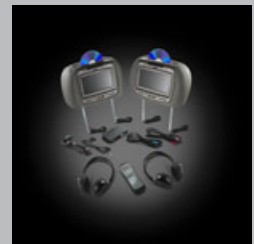

Part Detail	Part	MSRP	Install	'15	'14
Dual System - Cashmere (313, 333, 336)	22840268	\$1875.00	1.00		X
Dual System - Ebony (19V, 193, 194, 196, 853)	22840267	\$1875.00	1.00		X
Dual System - Titanium (833, 836, 843)	22840269	\$1875.00	1.00		X