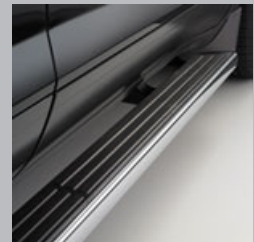

EXTERIOR

Assist Steps

These stylish Assist Steps make it easier to get in and out of your Traverse. Constructed of high-strength aluminum, these 6-inch chrome steps are topped with full-length black traction pads.

Part Detail	Part	MSRP	Install	'15	'14
Chrome with Slate Step Pad	19170424	$585.00	1.00	X	X