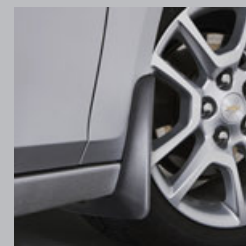

Outside Rearview Mirror Cover

Give your Malibu a stylish and personalized look with these Outside Rear View Mirror Covers in Chrome.

Part Detail	Part	MSRP	Install	'15	'14
Outside Rearview Mirror Cover, Chrome	20968558	$80.00	0.40	X	X

Splash Guards - Front Molded

Designed to accent the exterior of your Malibu, these Molded Splash Guards fit directly behind the front wheels to help protect against tire splash and mud.

Part Detail	Part	MSRP	Install	'15	'14
Front Molded Splash Guards, Black	20995548	$50.00	0.50	X	X

Splash Guards - Rear Molded

Designed to accent the exterior of your Malibu, these Molded Splash Guards fit directly behind the rear wheels to help protect against tire splash and mud.

Part Detail	Part	MSRP	Install	'15	'14
Rear Molded Splash Guards, Black	22864060	$50.00	0.50	X	X