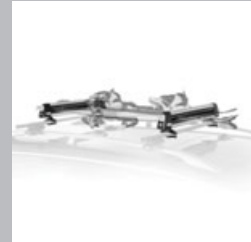

Roof-Mounted Ski Carrier

The Universal Flat Top™ Ski/Snowboard Carrier by Thule R is fully locking and installs quickly and easily on roof rack cross rails. It carries up to six pairs of skis or four snowboards. This item requires cross rails. Non-GM warranty. Warranty by Thule R . For more information, call 1-800-238-2388.

Part Detail	Part	MSRP	Install	'15	'14
Flat Top 6-Pair Ski Carrier by Thule R	19299548	$214.99	0.30		X