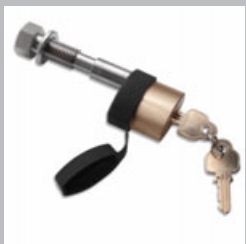

Hitch Pin - Locking

This heavy-duty Locking Hitch Pin helps protect your trailering equipment. It securely locks a ball mount to your vehicle's 2" trailer receiver. Plus, it also reduces the rattle motion and noise that can occur between the mount and hitch receiver. Contact your Chevrolet dealership for more information.

Part Detail	Part	MSRP	Install	'15	'14
Chrome Pin with Black Cover	12499511	$40.00	0.10	X	X