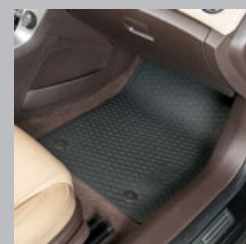

Floor Mats - Front and Rear Premium All Weather

These custom, deep-patterned Premium All Weather Floor Mats help protect the front and rear carpet of your Cruze from mud, snow and debris. Nibs on the back help keep mats in place.

Part Detail	Part	MSRP	Install	'15	'14
Premium All Weather - For Use in Vehicles Built On or After 2/1/12 - Black	22893249	$130.00			X