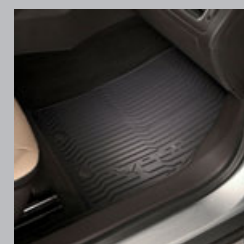

Floor Mats - Front and Rear Premium All Weather

These Premium All Weather floor mats feature a custom deep-ribbed pattern to collect rain, mud, snow and debris. Nibs on back help hold mats in place and conform to the floor of your Volt. Front mats feature the Volt logo.

Part Detail	Part	MSRP	Install	'15	'14
Front and Rear Premium All-Weather Floor Mats - Includes Volt Logo, Ebony	19243441	$100.00		X	X