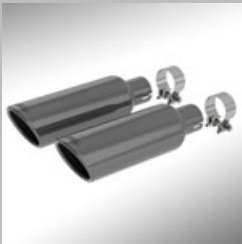

ALL-NEW 2014 SILVERADO LD

Exhaust Tip

Add a sporty appearance to your Silverado with these dual walled, angle cut exhaust tips. Borla R tips are not covered by GM warranty. Warranty by Borla R. Call 1-877-462-6752 for more information.

Part Detail	Part	MSRP	Install	'15	'14
Borla R Performance Exhaust Tip, Black Chrome, For Use with Borla Cat-Back Systems, Includes two tips, NOT compatible with GM OEM Exhaust	19303348	$189.00	0.10	X	X
Borla R Performance Exhaust Tip, Bright Chrome, For Use with Borla Cat-Back Systems, Includes two tips, NOT compatible with GM OEM Exhaust	19303347	$149.00	0.10	X	X
Bowtie Logo, Dual Wall, Angle Cut, Highly Polished, Not for Use with Borla R Cat-Back	22799814	$100.00	0.30	X	X
Exhaust Tip - OE for Cat-Back, Dual Wall, Angle Cut, No Logo, Not for Use with Borla R Cat-Back	23435023	$105.00	0.30	X	X
No Logo, Dual Wall, Angle Cut, Highly Polished for 6.0L (LC8, L96) or 6.2L (L86) Engines, Not for Use with Borla R Cat-Back	22911703	$105.00	0.30	X	X

SECURITY AND PROTECTION

First Aid Kit

This First Aid Kit is small, compact and filled with a wide range of items. It's designed to fit easily into your vehicle's overhead system, glove box or seat back pouch. Contact your Chevrolet dealership for more information.