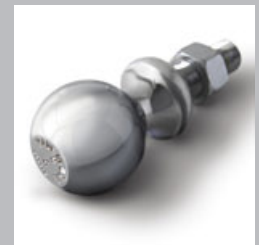

TRAILERING

Hitch Ball Assembly

This standard size Hitch Ball Assembly comes complete with a chrome finish tow ball, washer, and retaining nut. Designed to fit your vehicle's hitch or ball mount assembly (sold separately).

Part Detail	Part	MSRP	Install	'15	'14
1 7/8" Ball, 2000lb Max Load, Use With Bumper and Hitch Flange from 3/4" to 1-7/8"	19245478	$20.00	0.10		X
2 5/16" Ball, 6000lb Max Load	19245476	$25.00	0.10		X
2" Ball, 3500lb Max Load, Use With Bumper and Hitch Flange from 3/4" to 1-7/8"	19245480	$20.00	0.10		X