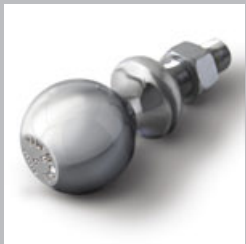

TRAILERING

Hitch Ball Assembly

This standard size Hitch Ball Assembly comes complete with a chrome finish tow ball, washer, and retaining nut. Designed to fit your vehicle's hitch or ball mount assembly (sold separately).

Part Detail	Part	MSRP	Install	'15	'14
1 7/8" Ball, 2000lb Max Load, Use With Bumper and Hitch Flange from 3/4" to 1-7/8"	19245478	$20.00	0.10	X	X
2 5/16" Ball, 6000lb Max Load	19245476	$25.00	0.10	X	X
2" Ball, 3500lb Max Load, Use With Bumper and Hitch Flange from 3/4" to 1-7/8"	19245480	$20.00	0.10	X	X