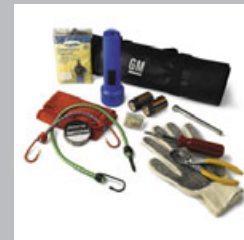

Roadside Assistance Package

The Roadside Assistance Package includes a variety of items that help keep you safe and get you back on the road. Included are bungee cords, flashlight, fuse kit, gloves, pliers, tape, rag, rain poncho, multibit screwdriver and tire pressure gauge. These items come in a convenient roll-up storage bag. Contact your Chevrolet dealership for more information.

Part Detail	Part	MSRP	Install	'15	'14
Roadside Assistance Package - Includes Bungee Cords, Flashlight, Fuse Kit, Gloves, Pliers, Tape, Rag, Poncho, Screwdriver With Bits, Tire Gauge and Rollup Storage Bag, Black	88960625	$55.00		X	X