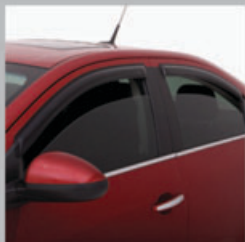

Side Window Deflector

These custom-molded Side Window Weather Deflectors let fresh air in while keeping rain, sleet and snow out. Plus, they help reduce wind noise and sunlight glare. Available in Smoke. Non-GM warranty. Warranty by Lund®; for information, please contact 1-800-241-7219.

Part Detail	Part	MSRP	Install	'15	'14
Front and Rear Sets - Smoke, For Use on Hatchback	95961276	$90.00	0.30	X	X
Front and Rear Sets - Smoke, For Use on Sedan	95961277	$90.00	0.30	X	X
Ventvisor® Black Side Window Deflector by Lund®, Hatchback	19260736	$89.00	0.40	X	X
Ventvisor® Black Side Window Deflector by Lund®, Sedan	19260735	$89.00	0.40	X	X