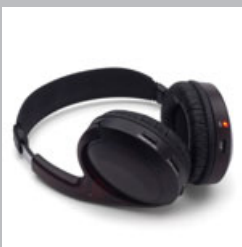

RSE - Headphones

These dual-channel wireless headphones are perfect for families needing an additional or replacement set. They are compatible with both factory-installed and Accessory rear seat entertainment systems.

Part Detail	Part	MSRP	Install	'15	'14
Wireless Dual Channel - Contains 2 Sets of Headphones	22863046	$100.00		X	X