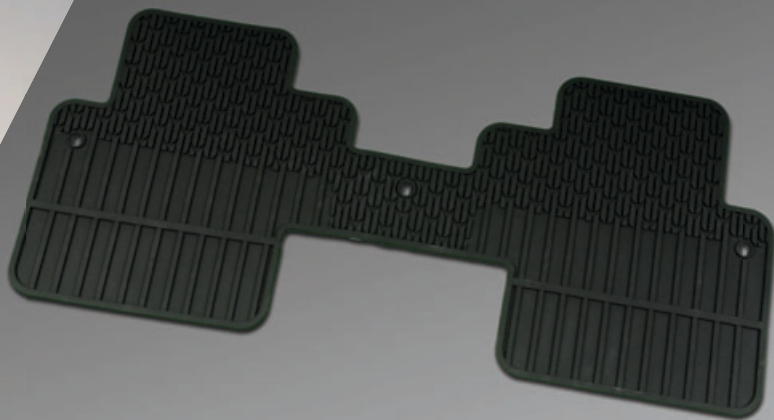

FEATURED ACCESSORIES:

- Chrome Assist Steps
- Chrome Fuel Door
- Premium All-Weather Floor Mats
- Roof Rack Side and Cross Rail
- Side Window Deflectors