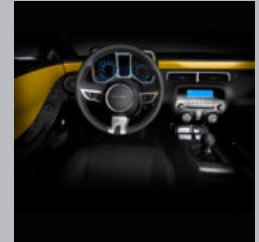

Interior Trim Kit

This four-piece Interior Trim Kit complements or contrasts your Camaro's exterior color for a completely custom appearance. Available in several colors. Contact your Chevrolet dealership for more information.

Part Detail	Part	MSRP	Install	'15	'14
Orange (GCR)	22918238	$650.00	1.60	X	X
Silver (GAN)	22918239	$650.00	1.60	X	X
White (GCN, GAZ)	22918240	$650.00	1.60	X	X
Yellow (GCO)	22918237	$650.00	1.60	X	X