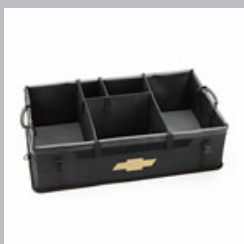

Cargo Organizer

This Cargo Organizer features an adjustable divider system that allows you the flexibility to carry items of various sizes. Made of high-grade, skid-resistant thermal plastic molded to protect the rear cargo area from spills. Black with Chevrolet Bowtie logo.

Part Detail	Part	MSRP	Install	'15	'14
Cargo Organizer - Includes Chevrolet Bowtie Logo, Black	19202575	$130.00	0.10	X	X