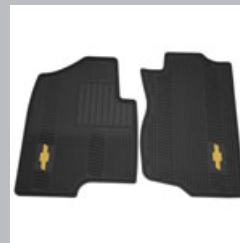

Part Detail	Part	MSRP	Install	'15	'14
Premium All Weather - Bowtie Logo, Cashmere	19166590	\$70.00			X
Premium All Weather - Bowtie Logo, Ebony	12499639	\$70.00			X
Premium All Weather - Bowtie Logo, Titanium	19166591	\$70.00			X