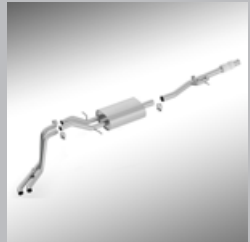

Part Detail	Part	MSRP	Install	'15	'14
Borla R 5.3L Dual Side Exit Cat-Back Exhaust System, Crew Cab Short Box, Double Cab Standard Box, Requires Borla R Exhaust Tips	19303337	$1249.00	0.50	X	X
Borla R 5.3L Dual Side Exit Cat-Back Exhaust System, Crew Cab Standard Box, Requires Borla R Exhaust Tips	19303338	$1249.00	0.50	X	X
Borla R 5.3L Dual Side Exit Cat-Back Exhaust System, Regular Cab Standard Box, Requires Borla R Exhaust Tips	19303335	$1249.00	0.50	X	X
Borla R 5.3L Dual Split Rear Cat-Back Exhaust System, Crew Cab Short Box, Double Cab Standard Box, Requires Borla R Exhaust Tips	19303333	$1249.00	0.50	X	X
Borla R 5.3L Dual Split Rear Cat-Back Exhaust System, Crew Cab Standard Box, Requires Borla R Exhaust Tips	19303334	$1249.00	0.50	X	X
Borla R 5.3L Split Rear Cat-Back Exhaust System, Regular Cab, Standard Box, Requires Borla R Exhaust Tips	19303331	$1249.00	0.50	X	X
Borla R 6.2L Dual Side Exit Cat-Back Exhaust System, Crew Cab Short Box, Double Cab Standard Cab, Requires Borla R Exhaust Tips	19303345	$1249.00	0.50	X	X
Borla R 6.2L Dual Side Exit Cat-Back Exhaust System, Crew Cab Standard Box, Requires Borla R Exhaust Tips	19303346	$1249.00	0.50	X	X
Borla R 6.2L Dual Side Exit Cat-Back Exhaust System, Regular Cab Standard Box, Requires Borla R Exhaust Tips	19303343	$1249.00	0.50	X	X
Borla R 6.2L Dual Split Rear Cat-Back Exhaust System, Crew Cab Short Box, Double Cab Standard Box, Requires Borla R Exhaust Tips	19303341	$1249.00	0.50	X	X
Borla R 6.2L Dual Split Rear Cat-Back Exhaust System, Crew Cab Standard Box, Requires Borla R Exhaust Tips	19303342	$1249.00	0.50	X	X
Borla R 6.2L Dual Split Rear Cat-Back Exhaust System, Regular Cab Standard Box, Requires Borla R Exhaust Tips	19303339	$1249.00	0.50	X	X