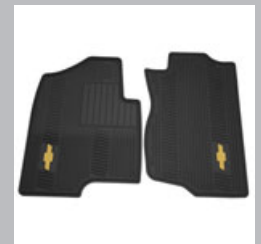

Floor Mats - Front Premium All Weather

These Premium All-Weather Front Floor Mats feature a deep-ribbed pattern to collect rain, mud, snow and debris. Nibs on the back help hold them in place and conform to floor of your Tahoe. The mats feature the Chevrolet Bowtie logo.

Part Detail	Part	MSRP	Install	'15	'14
Premium All Weather - Bowtie Logo, Cashmere	19166590	$70.00			X
Premium All Weather - Bowtie Logo, Ebony	12499639	$70.00			X
Premium All Weather - Bowtie Logo, Titanium	19166591	$70.00			X