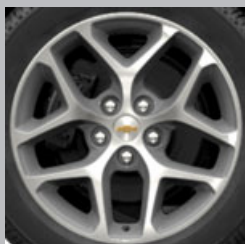

18 Inch Wheel - 5-Split-Spoke Machined Face With Painted Pockets (GA673) - SE7

Personalize your Impala with these attractive 18-inch Accessory Wheels, validated to GM specifications. Use only GM-approved tire and wheel combinations. For important tire and wheel information, go to www.chevyaccessories.com or see your dealer for details.

Part Detail	Part	MSRP	Install	'15	'14
18 inch Wheel - GA673 Machined Face with Painted Pockets - SE7	19301179	$325.00	0.30	X	X
Center Cap - Gold Bowtie, Brushed Aluminum	19299317	$30.00	0.10	X	X
Lug Nut - Includes 20 Lug Nuts	19259110	$150.00	0.40	X	X
Tire Pressure Monitor (Snap In) - Black Rubber - Multipack (16 pc)	19119269	$40.00	0.30	X	X
Wheel Lock Kit - Chrome (Includes 4 Wheel Locks and 1 Key)	19259109	$90.00	0.30	X	X