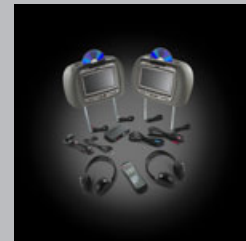

RSE - Head Restraint DVD System

Make time fly for your rear-seat passengers with a Dual DVD Rear Seat Entertainment System. The dual LCD monitors and DVD players are mounted on the rear of the front seat head restraints. Wireless headphones and a single remote control allow rear passengers to enjoy the audio program without disturbing the driver or other passengers. This accessory system is not compatible with the factory rear seat entertainment option.

Part Detail	Part	MSRP	Install	'15	'14
Dual System - Cashmere (313, 333, 336)	22840268	$1875.00	1.00		X
Dual System - Ebony (19V, 194, 196)	22840267	$1875.00	1.00		X
Dual System - Titanium (833, 836, 843)	22840269	$1875.00	1.00		X