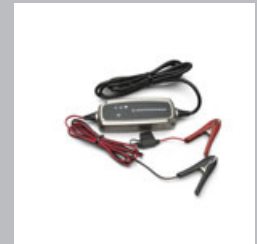

Battery Protection

Keep your vehicle's battery in peak condition with this 110-volt Battery Charger. Contact your Chevrolet dealership for more information.

Part Detail	Part	MSRP	Install	'15	'14
110 Volt Battery Charger	20981933	$110.00		X	X