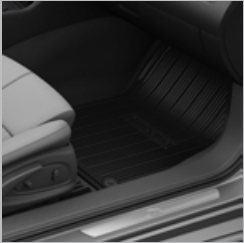

Floor Mats - Front and Rear Premium All Weather

These precision-designed Premium All-Weather Front and Rear Floor Mats fit exactly. The deep-ribbed pattern collects rain, mud, snow and other debris for easy cleaning. Nibs on the back help keep them in place. They feature the Chevrolet Bowtie logo. Contact your Chevrolet dealership for more information.

Part Detail	Part	MSRP	Install	'15	'14
Premium All-Weather Front and Rear Floor Mats, Black	22759780	$130.00		X	X