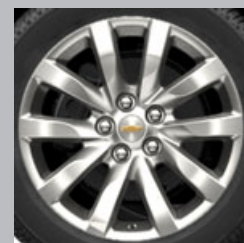

WHEELS

18 Inch Wheel - 10-Spoke Chrome (GA669) - SE4

Personalize your Impala with these attractive 18-inch Accessory Wheels, validated to GM specifications. Use only GM-approved tire and wheel combinations. For important tire and wheel information, go to www.chevyaccessories.com or see your dealer for details.

Part Detail	Part	MSRP	Install	'15	'14
18 inch Wheel - GA669 Chrome - SE4	19301178	$575.00	0.30	X	X
Center Cap - Gold Bowtie, Brushed Aluminum	19299317	$30.00	0.10	X	X
Lug Nut - Includes 20 Lug Nuts	19259110	$150.00	0.40	X	X
Tire Pressure Monitor (Snap In) - Black Rubber - Multipack (16 pc)	19119269	$40.00	0.30	X	X
Wheel Lock Kit - Chrome (Includes 4 Wheel Locks and 1 Key)	19259109	$90.00	0.30	X	X