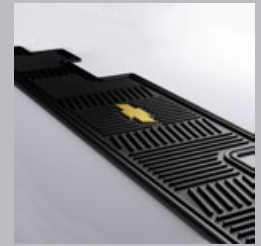

Part Detail	Part	MSRP	Install	'15	'14
Premium All Weather - Bowtie Logo, Cashmere, For Use with 3rd Row Seats	19166802	\$70.00			X
Premium All Weather - Bowtie Logo, Ebony	17801326	\$75.00			X
Premium All Weather - Bowtie Logo, Titanium	19166803	\$70.00			X