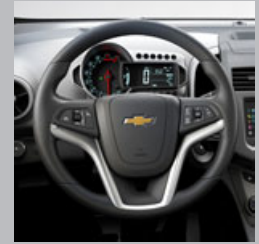

Cruise Control

Adding Cruise Control to your Sonic lets you maintain your desired speed on long trips without having to manually press your foot on the accelerator. Contact your Chevrolet dealership for more information.

Part Detail	Part	MSRP	Install	'15	'14
Cruise Control, With Steering Wheel-Mounted Radio Controls	95142787	$340.00	0.60	X	X