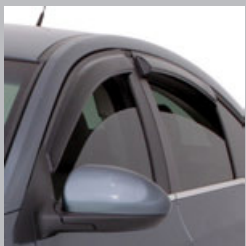

Side Window Deflector

Precision engineered for a perfect fit with your vehicle. These Side Window Weather Deflectors keep you dry in the rain and cool in heat with superior design and signature style. Non-GM warranty. Warranty by Lund R ; for information, please contact 1-800-241-7219.

Part Detail	Part	MSRP	Install	'15	'14
Ventvisor R Black Side Window Deflector by Lund R	19260734	$89.00	0.40	X	X