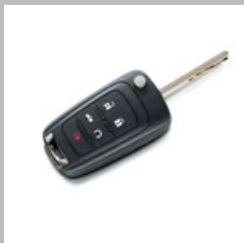

Remote Start

By pressing a button on the key fob, the Remote Start system starts your parked vehicle. Great for pre-warming or pre-cooling your vehicle. Seamlessly integrated with your vehicle's anti-theft and remote keyless entry systems. Not compatible with OnStar RemoteLink system.

Part Detail	Part	MSRP	Install	'15	'14
Factory Remote Start - For Use on Vehicles without Remote Engine Start (BTV), Includes 2 Fobs.	23109579	$225.00	0.50	X	X