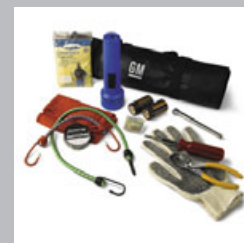

Roadside Assistance Package

This Roadside Assistance Package includes a variety of items that help get you back on the road. Contents include bungee cords, flashlight, fuse kit, gloves, pliers, tape, rag, rain poncho, multi-bit screwdriver and tire pressure gauge, all in a convenient roll-up storage bag.

Part Detail	Part	MSRP	Install	'15	'14
GM Logo, Black (Includes Bungee Cords, Flashlight, Fuse Kit, Gloves, Pliers, Tape, Rag, Poncho, Screwdriver w/Bits, Tire Gauge, & Rollup Storage Bag)	88960625	$55.00		X	X