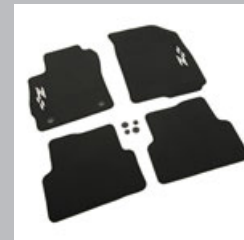

Z-SPEC

Floor Mats - Front and Rear Carpet

These Front and Rear Carpeted Floor Mats feature the Z-Spec logo to enhance the interior of your vehicle.

Part Detail	Part	MSRP	Install	'15	'14
Front and Rear Floor Mats, Z-Spec, Black	95073881	\$130.00			X