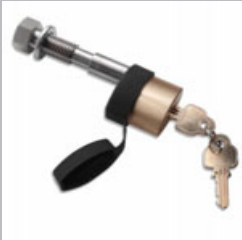

TRAILERING

Hitch Ball Assembly

This standard-size Hitch Ball Assembly comes complete with a Chrome finish tow ball, washer and retaining nut. Designed to fit an available ball mount assembly (sold separately).

Part Detail	Part	MSRP	Install	'15	'14
1 7/8" Ball, 2000lb Max Load, Use With Bumper and Hitch Flange from 3/4" to 1-7/8"	19245478	\$20.00	0.10	X	
2 5/16" Ball, 6000lb Max Load	19245476	\$25.00	0.10	X	
2" Ball, 3500lb Max Load, Use With Bumper and Hitch Flange from 3/4" to 1-7/8"	19245480	\$20.00	0.10	X	

Hitch Ball Mount Assembly

This 2" receiver ball mount package contains the tubular steel welded ball mount, retainer pin and clip for easy installation and removal. Available in different height offsets to meet your towing needs. Standard hitch balls are also available (sold separately).

Hitch Pin - Locking

Protect your trailering products with this locking hitch pin. This heavy duty hitch pin securely locks a ball mount to your vehicle's 2" trailer hitch receiver. This hitch pin also reduces the rattle motion/noise that can occur between the ball mount and hitch receiver.