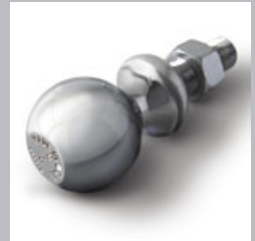

TRAILERING

Hitch Ball Assembly

This standard-size Hitch Ball Assembly comes complete with a Chrome finish tow ball, washer and retaining nut. Designed to fit an available ball mount assembly (sold separately).

Part Detail	Part	MSRP	Install	'15	'14
1 7/8" Ball, 2000lb Max Load, Use With Bumper and Hitch Flange from 3/4" to 1-7/8"	19245478	$20.00	0.10	X	
2 5/16" Ball, 6000lb Max Load	19245476	$25.00	0.10	X	
2" Ball, 3500lb Max Load, Use With Bumper and Hitch Flange from 3/4" to 1-7/8"	19245480	$20.00	0.10	X