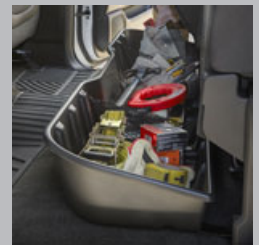

Under Seat Storage

Copy not available

Part Detail	Part	MSRP	Install	'15	'14
Rear Underseat Storage Organizer, Ebony, Crew Cab	23183674	$200.00	0.30		X