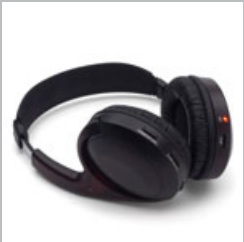

ELECTRONICS

RSE - Headphones

These dual-channel wireless Headphones are perfect for families needing an extra or replacement set. Compatible with GM factory and GM Accessory Rear-Seat Entertainment systems.

Part Detail	Part	MSRP	Install	'15	'14
Wireless Dual Channel - Contains 2 Sets of Headphones	22863046	$100.00		X