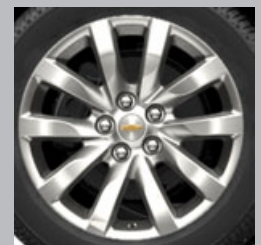

WHEELS

18 Inch Wheel - GA669 Chrome - SE4

Personalize your Malibu with these attractive 18-inch Accessory Wheels, validated to GM specifications. Available with center cap and lug nuts. Use only GM-approved tire and wheel combinations. For important tire and wheel information, go to www.chevyaccessories.com or see your dealer for details.

Part Detail	Part	MSRP	Install	'15	'14
18 inch Wheel - GA669 Chrome - SE4	19301178	$575.00	0.30	X	X
Center Cap - Gold Bowtie, Brushed Aluminum	19299317	$30.00	0.10	X	X
Lug Nut - Includes 20 Lug Nuts	19259110	$150.00	0.40	X	X
Tire - 18 inch - GOODYEAR, EAGLE LS-2, P235/50R18, VSB97HSL	19297008	$185.05	0.30	X	X
Tire Pressure Monitor (Snap In) - Black Rubber - Multipack (16 pc)	19119269	$40.00	0.30	X	X
Wheel Lock Kit - Chrome (Includes 4 Wheel Locks and 1 Key)	19259109	$90.00	0.30	X	X