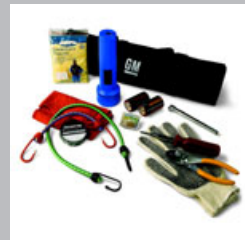

Roadside Assistance Package

The Roadside Assistance Package includes a variety of items that help keep you safe and get you back on the road. Contents include bungee cords, flashlight, fuse kit, gloves, pliers, tape, rag, rain poncho, multi-bit screwdriver and tire pressure gauge. Everything comes in a convenient roll-up storage bag. Contact your Chevrolet dealership for more information.

Part Detail	Part	MSRP	Install	'15	'14
GM Logo, Black (Includes Bungee Cords, Flashlight, Fuse Kit, Gloves, Pliers, Tape, Rag, Poncho, Screwdriver w/Bits, Tire Gauge, & Rollup Storage Bag)	88960625	$55.00		X	X