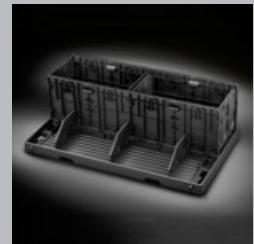

Cargo Organizer

This high-grade, skid-resistant Cargo Organizer features adjustable, removable dividers to provide flexibility for carrying items of various sizes. Plus, it protects the rear cargo area of your Suburban.

Part Detail	Part	MSRP	Install	'15	'14
Includes 3 Adjustable, Removable Dividers, Rubber Bottom Mat, and Cargo Net, Black	17801675	$305.00	0.10		X