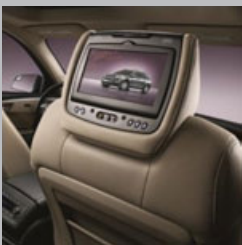

RSE - Head Restraint DVD System

The Dual DVD Rear-Seat Entertainment System features dual LCD monitors and DVD players that are mounted on the rear of the front seat head restraints. Wireless headphones and a single remote control allow rear passengers to enjoy the audio program without disturbing the driver or other passengers. This accessory is not compatible with the factory Rear-Seat Entertainment option.

Part Detail	Part	MSRP	Install	'15	'14
Cloth, Dark Titanium (83C)	23140007	$1995.00	2.00	X	X
Cloth, Ebony (19C)	23140004	$1995.00	2.00	X	X
Cloth, Ebony (62C)	23140005	$1995.00	2.00		X
Ebony (192, 193)	23139997	$1995.00	2.00	X	X
Mojave (622, 623)	23140002	$1995.00	2.00		X
Titanium (832, 833)	23139995	$1995.00	2.00	X	X