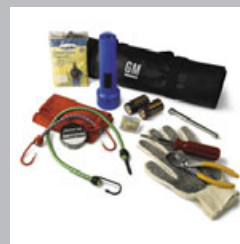

Roadside Assistance Package

The Roadside Assistance Package includes a variety of items that help keep you safe and get you back on the road. Included are bungee cords, flashlight, fuse kit, gloves, pliers, tape, rag, rain poncho, multi-bit screwdriver and tire pressure gauge. These items come in a convenient roll-up storage bag.

Part Detail	Part	MSRP	Install	'15	'14
GM Logo, Black (Includes Bungee Cords, Flashlight, Fuse Kit, Gloves, Pliers, Tape, Rag, Poncho, Screwdriver w/Bits, Tire Gauge, & Rollup Storage Bag)	88960625	$55.00			X