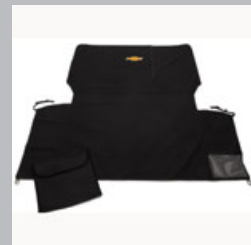

CARGO MANAGEMENT - INTERIOR

Cargo Area Liner

Constructed of nylon/polyester fabric, this Cargo Area Liner is custom-fit to provide superior protection from scratches and stains in the cargo area, with the seatback in the up or down position. Folds neatly into a pouch for compact storage.

Part Detail	Part	MSRP	Install	'15	'14
Bowtie Logo, Not For Use on Vehicles with Rear Bucket Seats (AL4), Cargo Management System (RAE), or Power Liftgate (E61), Black	17803141	$155.00	0.30		X
Bowtie Logo, Not For Use on Vehicles with Rear Bucket Seats (AL4) or Power Liftgate (E61), Black	17803140	$155.00	0.30		X