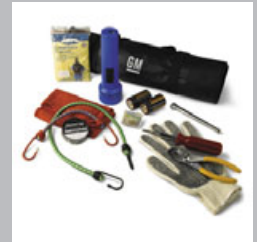

Roadside Assistance Package

This Roadside Assistance Package includes a variety of items that help keep you safe and get you back on the road. Contents include bungee cords, flashlight, fuse kit, gloves, pliers, tape, rag, rain poncho, multi-bit screwdriver and tire pressure gauge, all in a convenient roll-up storage bag.

Part Detail	Part	MSRP	Install	'15	'14
GM Logo, Black (Includes Bungee Cords, Flashlight, Fuse Kit, Gloves, Pliers, Tape, Rag, Poncho, Screwdriver w/Bits, Tire Gauge, & Rollup Storage Bag)	88960625	$55.00			X