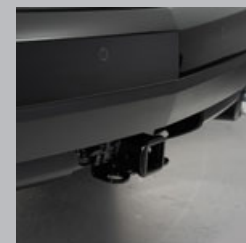

Hitch Trailing Package

This structural welded steel Hitch Trailing Package features a standard receiver to fit most ball mount assemblies for your towing needs. Includes the wiring harness.

Part Detail	Part	MSRP	Install	'15	'14
Trailer Hitch, Rear Fascia Closeout, and Trailer Wiring Harness	22758505	$505.00	0.80	X	X