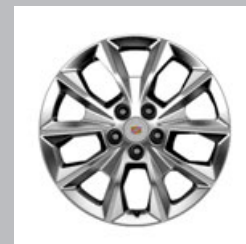

19 Inch Wheel (SJ6) - AA647 - Manoojian Silver Premium Paint - FE2

Personalize your CTS with these lightweight, aluminum-alloy, split five-spoke 19-Inch Manoojian Silver Premium Painted Accessory Wheels. Use only GM-approved wheel and tire combinations. See www.cadillacaccessories.com for important tire and wheel information.

Part Detail	Part	MSRP	Install	'15	'14
19 Inch Tire - Pirelli, P7 All Season R-F, 255/35R19,BW96V	22751058	$418.85	0.30	X	X
19 inch Wheel - AA647 - Manoojian Silver Painted - SJ6	19302647	$470.00	0.30	X	X
Center Cap - Colored Wreath and Crest Logo, with Silver Background	19165750	$45.00	0.10		X
Tire Pressure Monitor (Snap In) - For Use on Vehicles Equipped with Sport Suspension (FE2) - Multipack (16 pc)	19119333	$40.00		X	X
Wheel Lock Kit - Chrome (Includes 4 Wheel Locks and 1 Key)	92221880	$90.00	0.30	X	X