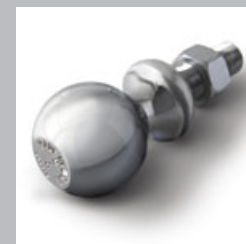

TRAILERING

Hitch Ball Assembly

This standard size Hitch Ball Assembly comes complete with a chrome finish tow ball, washer, and retaining nut. Designed to fit your vehicle's hitch or ball mount assembly (sold separately).

Part Detail	Part	MSRP	Install	'15	'14
1 7/8" Ball, 2000lb Max Load, Use With Bumper and Hitch Flange from 3/4" to 1-7/8"	19245478	$20.00	0.10	X	X
2" Ball, 3500lb Max Load, Use With Bumper and Hitch Flange from 3/4" to 1-7/8"	19245480	$20.00	0.10	X	X