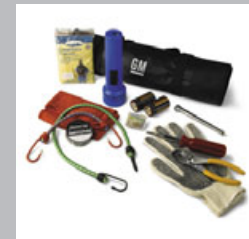

Roadside Assistance Package

This Roadside Assistance Package includes a variety of items that help keep you safe and get you back on the road. Contents include bungee cords, flashlight, fuse kit, gloves, pliers, tape, rag, rain poncho, multi-bit screwdriver and tire pressure gauge, all in a convenient roll-up storage bag.

Part Detail	Part	MSRP	Install	'15	'14
GM Logo, Black (Includes Bungee Cords, Flashlight, Fuse Kit, Gloves, Pliers, Tape, Rag, Poncho, Screwdriver w/Bits, Tire Gauge, & Rollup Storage Bag)	88960625	$55.00		X	X