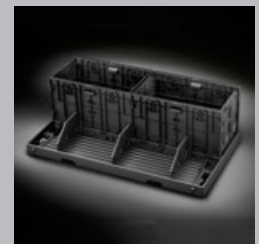

Cargo Organizer

Help keep your Escalade ESV looking good even when it's loaded with cargo by assigned each item to its rightful place in this high-grade, skid-resistant cargo organizer. Its edge-to-edge fit and adjustable dividers gives you the flexibility to carry items of various sizes while protecting the rear cargo area of your vehicle.

Part Detail	Part	MSRP	Install	'15	'14
Includes 3 Adjustable, Removable Dividers, Rubber Bottom Mat, and Cargo Net, Black	17801675	$305.00	0.10		X