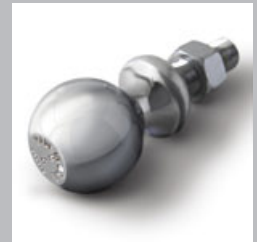

TRAILERING

Hitch Ball Assembly

This standard size Hitch Ball Assembly comes complete with a chrome finish tow ball, washer, and retaining nut. Designed to fit your vehicle's hitch or ball mount assembly (sold separately).

Part Detail	Part	MSRP	Install	'15	'14
1 7/8" Ball, 2000lb Max Load, Use With Bumper and Hitch Flange from 3/4" to 1-7/8"	19245478	$20.00	0.10		X
2 5/16" Ball, 6000lb Max Load	19245476	$25.00	0.10		X
2" Ball, 3500lb Max Load, Use With Bumper and Hitch Flange from 3/4" to 1-7/8"	19245480	$20.00	0.10		X