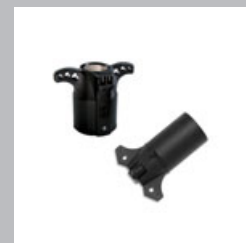

Trailer Wiring Adapter

Utilize your trailer wiring harness to power other devices through the custom-designed adapter that converts a 7-pin trailer harness to a 12-Volt power outlet. The 7-pin round to 4-pin flat adapter allows for easy connection of trailer wiring harnesses that only require the standard 4-pin connector.

Part Detail	Part	MSRP	Install	'15	'14
Contains (2) 7-Way Power Outlet Adapters - 1 Converts 7 Pin Round to 4 Pin Flat, 1 Converts 7 Pin Round to 12V Power Outlet	19201995	$40.00		X	
Converts 7 Pin Round to 12V Power Outlet	12497781	$35.00		X	
Converts 7 Pin Round to 4 Pin Flat	12496599	$20.00		X