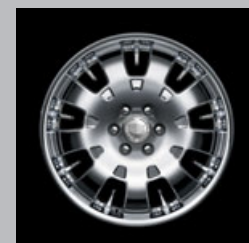

22 Inch Wheel - CK369

The crown jewels: These beautiful 22-inch 9-Spoke aluminum alloy wheels take maximum advantage of Escalade's ability to handle large-diameter wheels. Faceted forms and a lustrous chrome finish make an emphatic style statement. Cadillac Accessory 22-inch wheels are available with a matching Cadillac Wreath and Crest chrome center cap and chrome lug nuts. Use only GM-approved wheel and tire combinations. See www.cadillacaccessories.com for important tire and wheel information.

Part Detail	Part	MSRP	Install	'15	'14
22 inch Wheel - CK369 Chrome	20917092	$612.86	0.25		X
Center Cap - Cadillac Logo, Chrome	12499423	$65.00	0.10		X
Lug Nut Cap - Chrome, Multipack (24pc)	12499427	$5.00	0.10		X
Lug Nut - Requires Lug Nut Cap, Multipack (24 pc)	19155564	$5.00	0.10		X
Spare Wheel Hoist Package - For Use With Accessory 22" Wheel Only	19158309	$55.00	0.50		X
Tire - 22 inch - Bridgestone DUELER A/T RH-S.P285/45R22.BW110H (TPC 2349)	19190768	$293.55	0.10		X
Tire - 22 inch - Bridgestone Dueler H/L Alenza, P285/45R22 (TPC1344MS)	19143998	$250.99	0.25		X
Tire - 22 inch - Goodyear Fortera SL 285/45R22 VSB114H (TPC 1261MS)	19185719	$252.09	0.10		X
Wheel Lock and Nut Package - Chrome, M14 x 1.5, (Includes 20 Nuts, 4 Locks and 1 Key)	17801711	$140.00	0.10		X
Wheel Lock Kit - M14 x 1.5 x 28.6, w/ External Thread, Requires Lug Nut Cap, (4 Locks, 1 Key)	12498075	$40.00	0.10		X