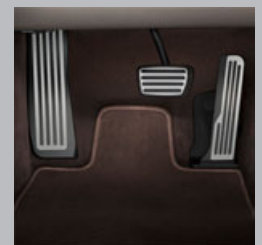

Pedal Cover

Designed specifically for your CTS, these high-quality stainless steel Pedal Covers replace existing pedals to provide a sporty performance look and feel to your interior. The covers also feature raised rubber traction surfaces.

Part Detail	Part	MSRP	Install	'15	'14
Automatic Transmission	22935043	$155.00	0.30		X