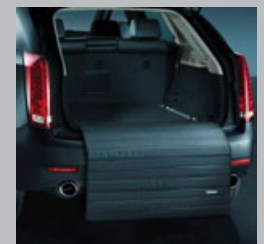

Part Detail	Part	MSRP	Install	'15	'14
Cadillac Logo, Ebony	19172265	\$100.00	0.10	X	X

Reflective Triangle

Signal caution to other drivers with this Reflective Triangle, which folds up into a convenient carrying case when not in use.