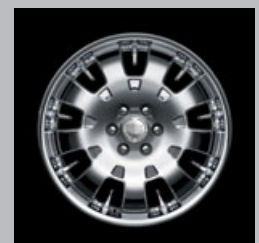

22 Inch Wheel - CK369

The crown jewels: These beautiful 22-inch 9-Spoke aluminum alloy wheels take maximum advantage of Escalade ESV's ability to handle large-diameter wheels. Faceted forms and a lustrous chrome or black painted finish make an emphatic style statement. Cadillac Accessory 22-inch wheels are available with a matching Cadillac Wreath and Crest chrome center cap and chrome lug nuts. Use only GM-approved wheel and tire combinations. See www.cadillacaccessories.com for important tire and wheel information.

Part Detail	Part	MSRP	Install	'15	'14
22 inch Wheel - CK369 Chrome	20917092	$612.86	0.25		X
Center Cap - Cadillac Logo, Chrome	12499423	$65.00	0.10		X
Lug Nut Cap - Chrome, Multipack (24pc)	12499427	$5.00	0.10		X
Lug Nut - Requires Lug Nut Cap, Multipack (24 pc)	19155564	$5.00	0.10		X
Spare Wheel Hoist Package - For Use With Accessory 22" Wheel Only	19158309	$55.00	0.50		X
Tire - 22 inch - Bridgestone DUELER A/T RH-S.P285/45R22.BW110H (TPC 2349)	19190768	$293.55	0.10		X
Tire - 22 inch - Bridgestone Dueler H/L Alenza, P285/45R22 (TPC1344MS)	19143998	$250.99	0.25		X
Tire - 22 inch - Goodyear Fortera SL 285/45R22 VSB114H (TPC 1261MS)	19185719	$252.09	0.10		X
Wheel Lock and Nut Package - Chrome, M14 x 1.5, (Includes 20 Nuts, 4 Locks and 1 Key)	17801711	$140.00	0.10		X
Wheel Lock Kit - M14 x 1.5 x 28.6, w/ External Thread, Requires Lug Nut Cap, (4 Locks, 1 Key)	12498075	$40.00	0.10		X