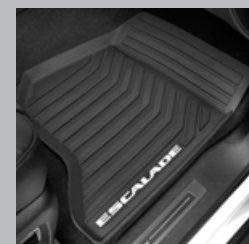

Floor Mats - Front Premium All Weather

These Premium All-Weather Front Floor Mats feature a deep-ribbed pattern to collect rain, mud, snow and debris. Nibs on the back help hold them in place and conform to floor of your Escalade. The mats feature the Escalade logo.

Part Detail	Part	MSRP	Install	'15	'14
Floor Mats - Front Premium All Weather, Black with Cadillac Logo	23452752	$80.00		X	
Front Premium All Weather, Dune	23470070	$80.00		X