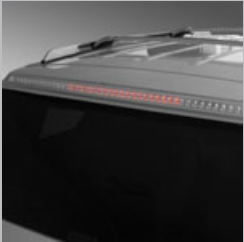

Stop Lamp

Make a statement as you leave the scene by replacing the production red center high-mounted Stop Lamp with a clear one. It is easy to install and changes the entire look of the rear of your Escalade. Complete the look with matching clear tail lamps (sold separately).

Part Detail	Part	MSRP	Install	'15	'14
Clear Lens	19172250	$305.00	0.50		X