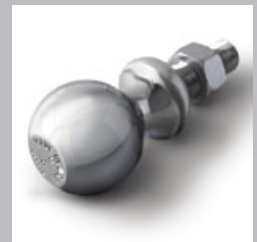

TRAILERING

Hitch Ball Assembly

This standard size Hitch Ball Assembly comes complete with a chrome finish tow ball, washer, and retaining nut. Designed to fit your vehicle's hitch or ball mount assembly (sold separately).

Part Detail	Part	MSRP	Install	'15	'14
1 7/8" Ball, 2000lb Max Load, Use With Bumper and Hitch Flange from 3/4" to 1-7/8"	19245478	$20.00	0.10		X
2 5/16" Ball, 6000lb Max Load	19245476	$25.00	0.10		X
2" Ball, 3500lb Max Load, Use With Bumper and Hitch Flange from 3/4" to 1-7/8"	19245480	$20.00	0.10		X