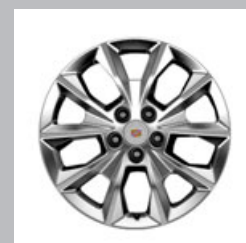

19 Inch Wheel (SJ6) - AA647 - Manoojian Silver Premium Paint - FE3

Personalize your CTS with these lightweight, aluminum-alloy, split five-spoke 19-Inch Manoojian Silver Premium Painted Accessory Wheels. Use only GM-approved wheel and tire combinations. See www.cadillacaccessories.com for important tire and wheel information.

Part Detail	Part	MSRP	Install	'15	'14
19 Inch Tire - Pirelli, P7 All Season R-F, 255/35R19,BW96V	22751058	$418.85	0.30	X	X
19 inch Wheel - AA647 - Manoojian Silver Painted - SJ6	19302647	$470.00	0.30	X	X
Center Cap - Colored Wreath and Crest Logo, with Silver Background	19165750	$45.00	0.10		X
Tire Pressure Monitor Sensor, 16 pc qty of 20964159	19303501	$40.00	0.10	X	X
Wheel Lock Kit - Chrome (Includes 4 Wheel Locks and 1 Key)	92221880	$90.00	0.30	X	X