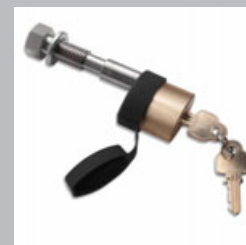

Hitch Pin - Locking

Protect your trailering products with this locking hitch pin. This heavy duty hitch pin securely locks a ball mount to your vehicle's 2" trailer hitch receiver. This hitch pin also reduces the rattle motion/noise that can occur between the ball mount and hitch receiver.

Part Detail	Part	MSRP	Install	'15	'14
Chrome Pin with Black Cover	12499511	$40.00	0.10	X