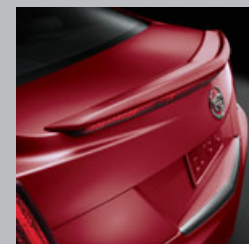

Spoiler Kit

Enhance the performance-inspired design of ATS with this rear Spoiler. It's available in a variety of colors to match your exterior.

Part Detail	Part	MSRP	Install	'15	'14
Blade, Black Diamond Tricoat (GLK)	22802721	\$425.00	0.70	X	X
Blade, Black Raven (GBA)	22833950	\$425.00	0.70	X	X
Blade, Radiant Silver Metallic (GAN)	22833949	\$425.00	0.70	X	X
Blade, Red Obsession (G7E)	23105168	\$425.00	0.70	X	X
Blade, White Diamond Tricoat (GBN)	22802718	\$425.00	0.70		X