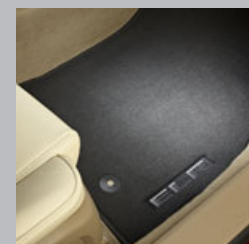

Floor Mats - Front and Rear Molded Carpet

Add a custom look to your ELR with Premium Front and Rear Floor Mats that help protect the carpet from mud, water, road salt and dirt. Available in Black and Cashmere.

Part Detail	Part	MSRP	Install	'15	'14
Front and Rear Premium Carpet - Black	22942455	$155.00		X	X
Front and Rear Premium Carpet - Cashmere	22942474	$155.00		X	X