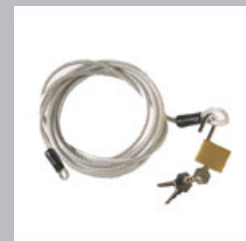

Vehicle Cover Lock Package

This Vehicle Cover Lock Package features a sturdy vinyl-wrapped steel cable that loops through the cover's grommets to provide added security and peace of mind. It also helps keep your vehicle cover in place even in strong winds.

Part Detail	Part	MSRP	Install	'15	'14
Includes 1 Cable, 1 Brass Padlock, and 3 Keys	12344218	$10.00			X