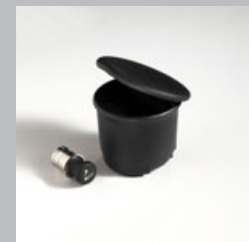

Smoker's Package

This convenient package is perfect for those who choose to smoke in their vehicle. It fits perfectly into the standard cupholder and is easy to remove. It includes an ashtray as well as lighter.

Part Detail	Part	MSRP	Install	'15	'14
Includes Ashtray Muffin, Receptacle, and Retainer, For Use with Front Bucket Seat (A95)	22948330	$25.00	0.20	X	
Smoker's Package - Includes Ashtray, Lighter, Lighter Housing and Housing Retainer	22981746	$55.00	0.20	X