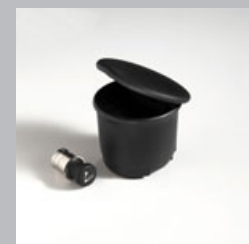

Smoker's Package

Convenient for those who choose to smoke in their vehicle. Fits perfectly into the standard cup holder and easy to remove.

Part Detail	Part	MSRP	Install	'15	'14
Includes Ashtray Muffin, Receptacle, and Retainer, For Use with Front Bucket Seat (A95)	22948330	$25.00	0.20	X	
Smoker's Package - Includes Ashtray, Lighter, Lighter Housing and Housing Retainer	22981746	$55.00	0.20	X