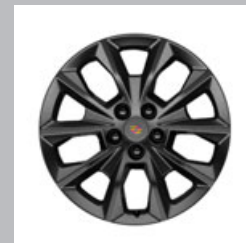

19 Inch Wheel (SJ7) - AA648 - Gloss Black Premium Painted - FE2

Personalize your CTS with these lightweight, aluminum-alloy, split five-spoke 19-Inch Gloss Black Premium Painted Accessory Wheels. Use only GM-approved wheel and tire combinations. See www.cadillacaccessories.com for important tire and wheel information.

Part Detail	Part	MSRP	Install	'15	'14
19 Inch Tire - Pirelli, P7 All Season R-F, 255/35R19,BW96V	22751058	$418.85	0.30	X	X
19 inch Wheel - AA648 - Gloss Black Painted - SJ7	19302648	$470.00	0.30	X	X
Center Cap - Colored Wreath and Crest Logo, with Black Background, Service Component	09596629	$82.23	0.10		X
Tire Pressure Monitor (Snap In) - For Use on Vehicles Equipped with Sport Suspension (FE2) - Multipack (16 pc)	19119333	$40.00		X	X
Wheel Lock Kit - Chrome (Includes 4 Wheel Locks and 1 Key)	92221880	$90.00	0.30	X	X