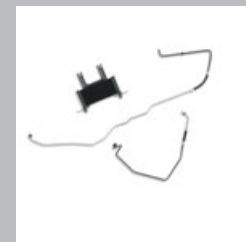

Hitch Trailing Package - Transmission Cooler - Auxilliary

Transmission Cooler Package prevents overheating and provides extra cooling for your automatic transmission fluid when hauling or towing heavy loads.

Part Detail	Part	MSRP	Install	'15	'14
Required For Use on Vehicles Built On or After 6/7/2010 with 3.0L Engine (LF1) When Used with Trailer Hitch Package 19244236.	22772227	$225.00	2.00	X	X