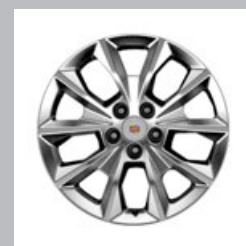

WHEELS

19 Inch Wheel (SJ5) - AA646 - Polished - FE2

Personalize your CTS with these lightweight, aluminum-alloy, split five-spoke 19-Inch Polished Accessory Wheels. Use only GM-approved wheel and tire combinations. See www.cadillacaccessories.com for important tire and wheel information.

Part Detail	Part	MSRP	Install	'15	'14
19 Inch Tire - Pirelli, P7 All Season R-F, 255/35R19,BW96V	22751058	$418.85	0.30	X	X
19 inch Wheel - AA646 - Polished Aluminum	19302646	$500.00	0.30	X	X
Center Cap - Colored Wreath and Crest Logo, with Silver Background	19165750	$45.00	0.10		X
Tire Pressure Monitor (Snap In) - For Use on Vehicles Equipped with Sport Suspension (FE2) - Multipack (16 pc)	19119333	$40.00		X	X
Wheel Lock Kit - Chrome (Includes 4 Wheel Locks and 1 Key)	92221880	$90.00	0.30	X	X