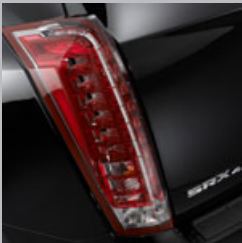

Taillamp

Make a statement as you leave the scene by replacing the production red taillamps on your SRX with this Clear Lens Taillamp package.

Part Detail	Part	MSRP	Install	'15	'14
Includes LH and RH Clear Tail Lamps	22773651	$810.00	0.40	X	X