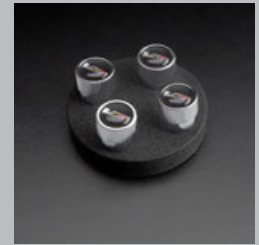

Valve Cap

Add a subtle hint of V-Series to your tires with these custom Valve Caps featuring the V-Series logo in Silver on Black background.

Part Detail	Part	MSRP	Install	'15	'14
Set of 4, Cadillac V-Series logo in Silver on Black background	22914361	$25.00	0.10		X