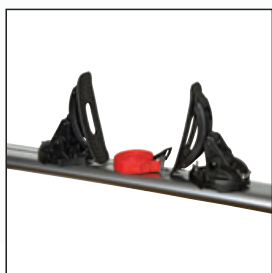

LIFE ON THE GO

Adventure-ready convenience. The accessories customers want from a brand they trust.

Set-to-Go™
Kayak Saddles

Hull-a-Port PRO™
Folding J Kayak Carrier

Big Mouth™
Upright Bike Carrier

Force™ Cargo Boxes