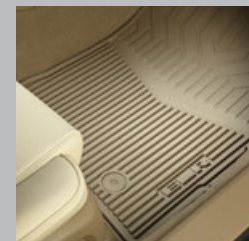

Floor Mats - Front and Rear Premium All Weather

These Premium All Weather Front and Rear Floor Mats are precision crafted for a custom fit and deep ribbed for superb protection against the elements. Offered in Cashmere and Jet Black and feature the ELR logo on the front and rear mats.

Part Detail	Part	MSRP	Install	'15	'14
Front and Rear Premium All Weather - Black	22942480	$130.00		X	X
Front and Rear Premium All Weather Floor Mats, Cashmere	22956480	$130.00		X	X